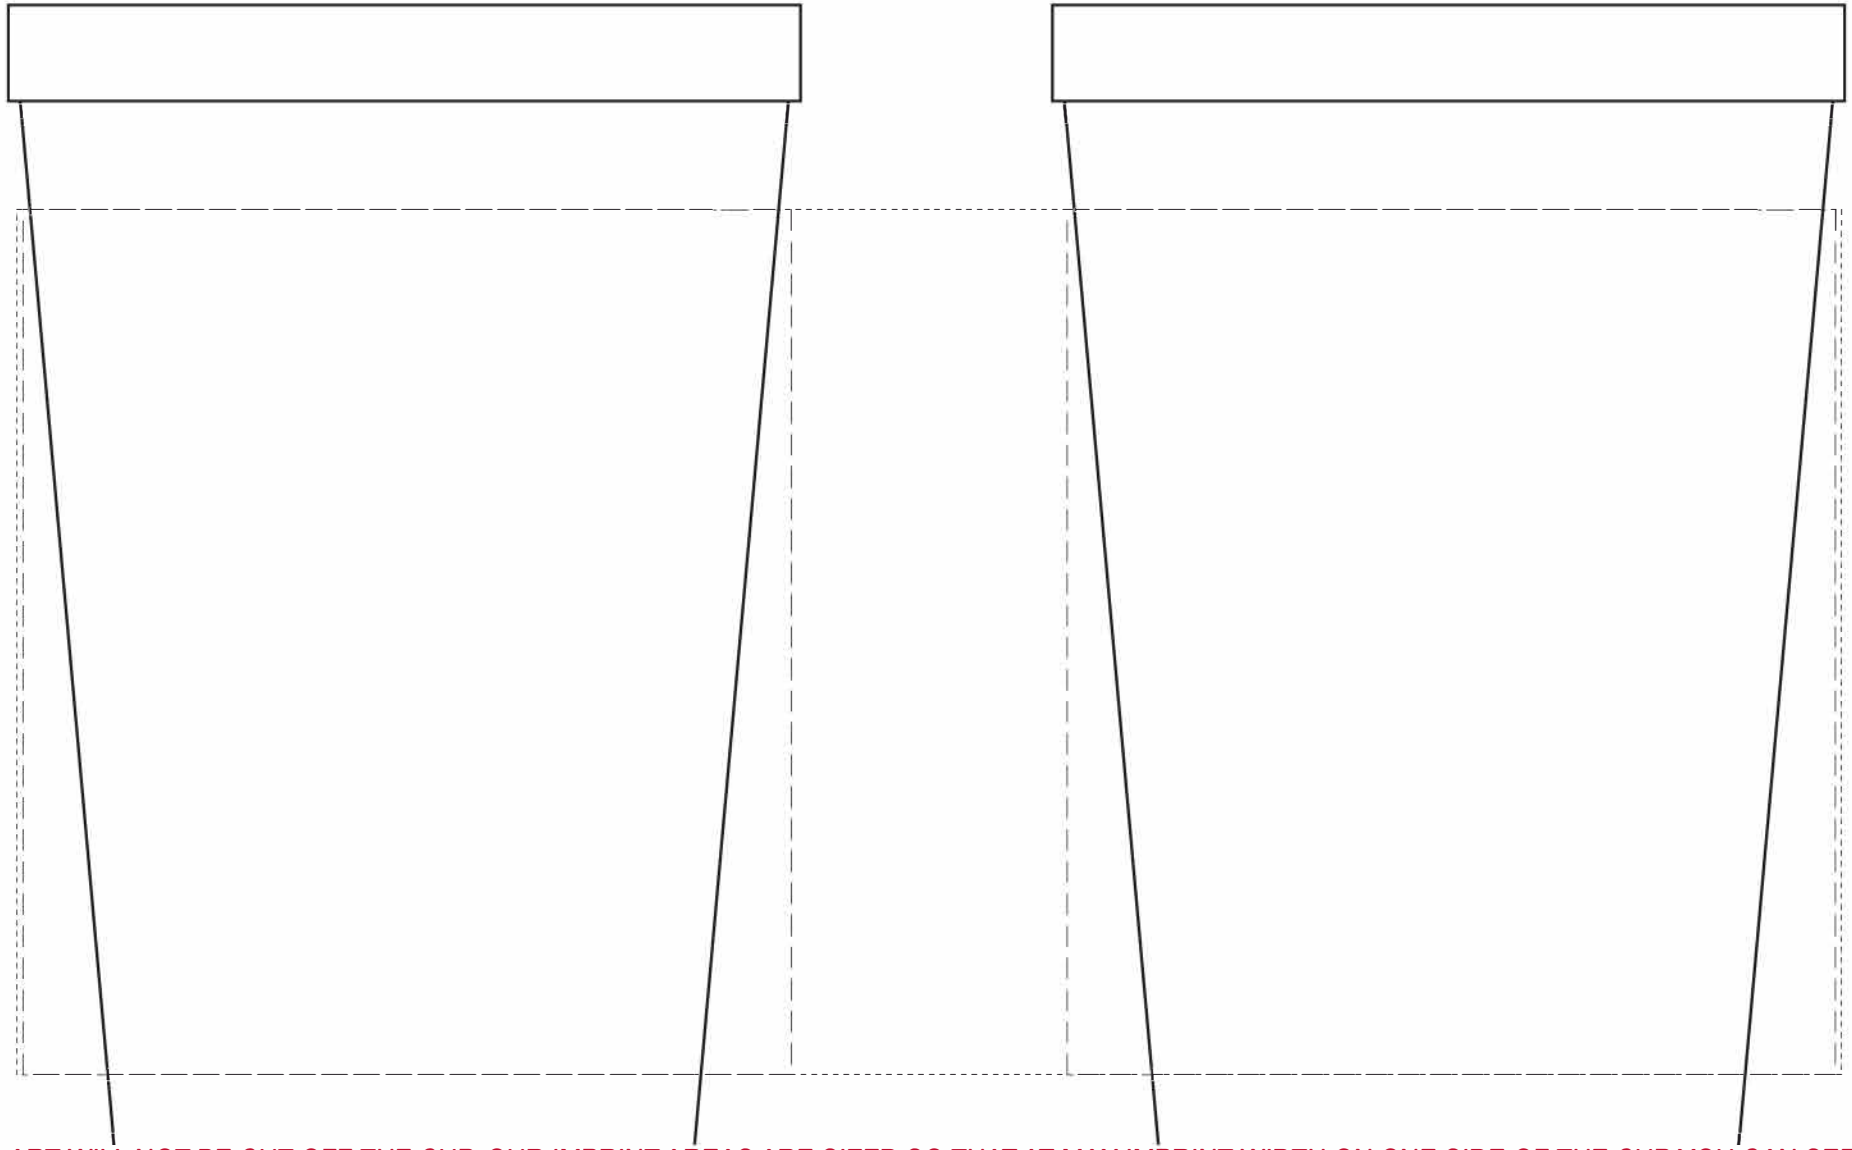

32 oz. Smooth Stadium/Screenprint (ITEM #DD3200S)

one side imprint area - 4" wide x 4.5" tall

5.4375" - center to center

wrap imprint area - 9.5" wide x 4.5" tall

full wrap imprint leaves an approximate 1" - 1.25" gap between the ends

ALL ART MUST BE VECTOR. CONVERT TYPE TO CURVES OR OUTLINES.

YOUR ART WILL NOT BE CUT OFF THE CUP. OUR IMPRINT AREAS ARE SIZED SO THAT AT MAX IMPRINT WIDTH ON ONE SIDE OF THE CUP YOU CAN SEE ALL OF THE ART ON THAT SIDE WITHOUT HAVING TO TURN THE CUP. - This template's purpose is to give you our imprint area for sizing your art. We reserve the right to place your art vertically on the cup in the location we think provides the best visual layout. If you require your art to print in a specific location, please make note of that on your art and/or PO. - Due to the taper of the cups, the imprint will distort. Geometric designs will noticeably change shape, especially circles.